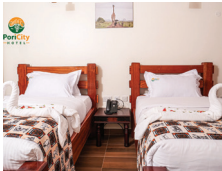

Executive Twin

Comfort, Leisure and Elegance – everything you need in a spacious room with ambient lighting. These rooms are the perfect choice for a family.

4x6 King Beds
42" Smart TV
Telephone
High Speed WiFi
Safety Deposit Box

Standard Room

Standard room gives accommodation seamlessly blending the modern with the elegant, whilst providing comfort and leisure with a single bed.

5x6 King Bed
32" Smart TV
Telephone
High Speed WiFi
Safety Deposit Box

Standard Twin

Standard Twin gives accommodation seamlessly blending the modern with the elegant, whilst providing the comfort and leisure coupled with twin beds.

4x6 King Beds
32" Smart TV
Telephone
High Speed WiFi
Safety Deposit Box

Standard Tripple

4x6 King Bed with specious room | 32" Smart TV | Telephone | High Speed WiFi | Safety Deposit Box

3 Conference/Meeting

Your business meetings' success is one of our priority points of service excellence. We ensure this happens by providing you with well equipped facilities that cater for meetings, conferences, trainings and any other type of official gathering, without any hitches.