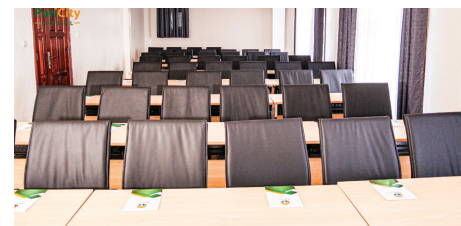

4x6 King Beds
42" Smart TV
Telephone
High Speed WiFi
Safety Deposit Box

Standard Room

Standard room gives accommodation seamlessly blending the modern with the elegant, whilst providing comfort and leisure with a single bed.

5x6 King Bed
32" Smart TV
Telephone
High Speed WiFi
Safety Deposit Box

Standard Twin

Standard Twin gives accommodation seamlessly blending the modern with the elegant, whilst providing the comfort and leisure coupled with twin beds.

4x6 King Beds
32" Smart TV
Telephone
High Speed WiFi
Safety Deposit Box

Standard Tripple

4x6 King Bed with specious room | 32" Smart TV | Telephone | High Speed WiFi | Safety Deposit Box

3 Conference/Meeting

Your business meetings' success is one of our priority points of service excellence. We ensure this happens by providing you with well equipped facilities that cater for meetings, conferences, trainings and any other type of official gathering, without any hitches.

We have three ultra-modern meeting/conference rooms different in size and setting, designed to suit your particular needs and a well-furnished business centre fixed with a modern and state of the art teleconferencing/ video conferencing equipment, an office away from your work place! High-speed internet access, computers, copier, scanner, printer and telephone.

We intent to start a Business Networking forum once a month hosted by us to bring businesses together.