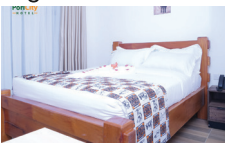

Executive Twin

Comfort, Leisure and Elegance – everything you need in a spacious room with ambient lighting. These rooms are the perfect choice for a family.

4x6 King Beds
42" Smart TV
Telephone
High Speed WiFi
Safety Deposit Box

Standard Room

Standard room gives accommodation seamlessly blending the modern with the elegant, whilst providing comfort and leisure with a single bed.

5x6 King Bed
32" Smart TV
Telephone
High Speed WiFi
Safety Deposit Box

Standard Twin

Standard Twin gives accommodation seamlessly blending the modern with the elegant, whilst providing the comfort and leisure coupled with twin beds.

4x6 King Beds
32" Smart TV
Telephone
High Speed WiFi
Safety Deposit Box

Standard Tripple

4x6 King Bed with specious room | 32" Smart TV | Telephone | High Speed WiFi | Safety Deposit Box

3 Conference/Meeting

Your business meetings' success is one of our priority points of service excellence. We ensure this happens by providing you with well equipped facilities that cater for meetings, conferences, trainings and any other type of official gathering, without any hitches.