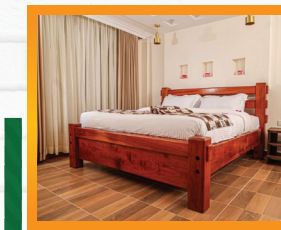

RESTAURANT

ACCOMODATION

CONFERENCING

BAR

For Reservations contact our customer service and book an unforgettable stay with us..
Langa'ta, Otiende Shopping Centre, Junction of Sasumua Crescent and Sasumua Road
P.O. Box 4983-00200, Nairobi Kenya

Tel/ WhatsApp: +254 719 698 603,+254 719 741 557

Email: info@poricityhotel.co.ke | **Website:** www.poricityhotel.co.ke

Pori City Hotel @poricityhotel _poricityhotel